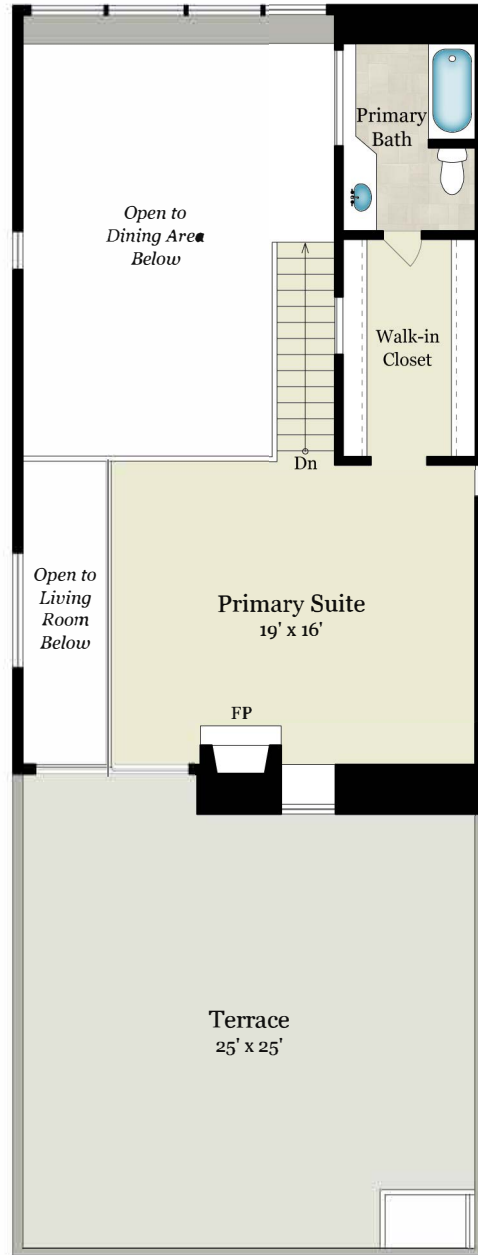

719 CLEMENTINA STREET | UNIT 2

SAN FRANCISCO, CA 94103

MAIN LEVEL
1,515 SQ FT

UPPER LEVEL
575 SQ FT

ENTRANCE LEVEL
85 SQ FT

Estimated Total Square Footage: 2,175 SQ FT

Calculated from outside face of exterior walls and center line of demising walls.

Plus 585 SQ FT Terrace on Upper Level