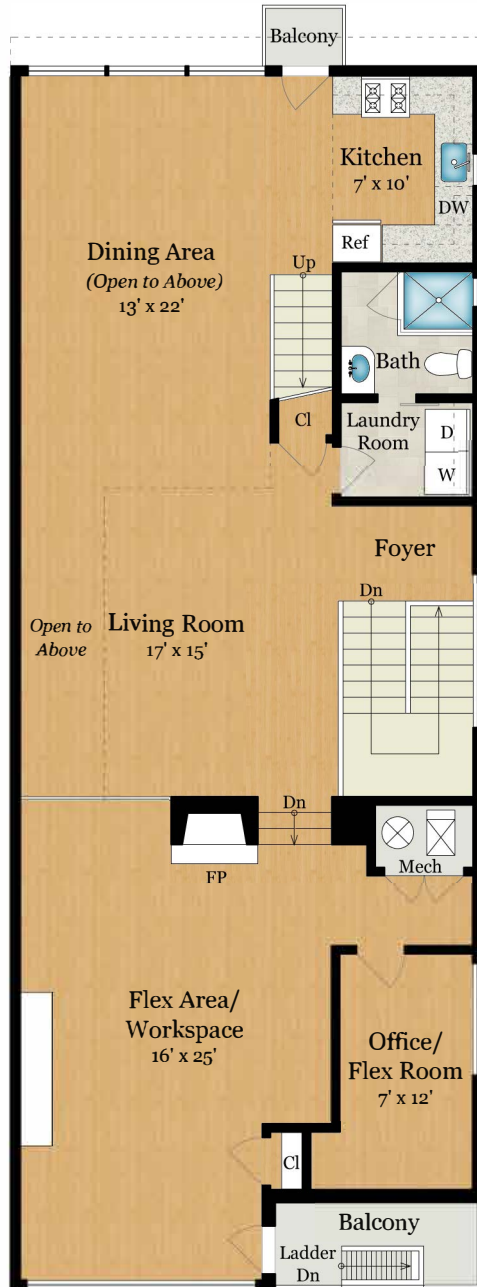

719 CLEMENTINA STREET | UNIT 2

SAN FRANCISCO, CA 94103

MAIN LEVEL
1,515 SQ FT

UPPER LEVEL
575 SQ FT

ENTRANCE LEVEL
85 SQ FT

Estimated Total Square Footage: 2,175 SQ FT

Calculated from outside face of exterior walls and center line of demising walls.

Plus 585 SQ FT Terrace on Upper Level